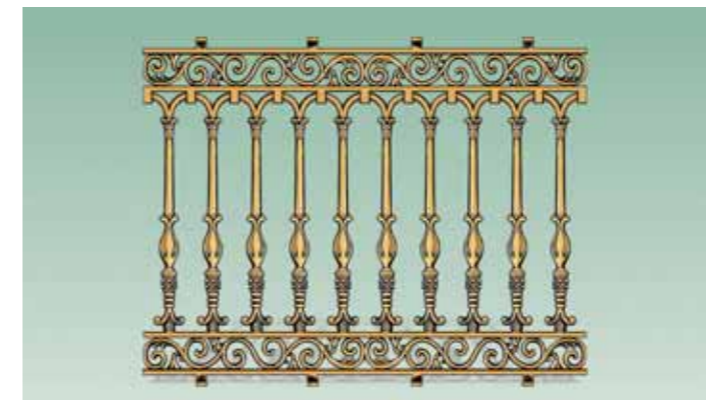

M 204 W1000×H780×T12

M 205A W1005×H790×T12